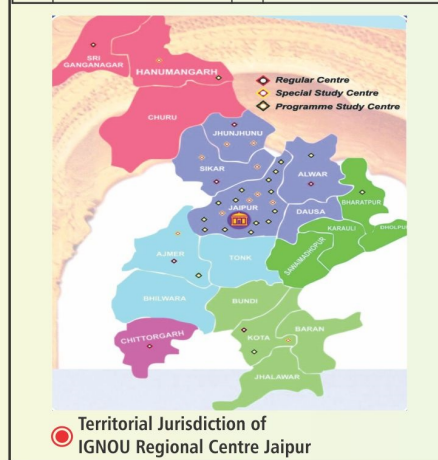

REGIONAL CENTRE JAIPUR STATUS		
S.NO.	DETAILS	REMARKS
1.	TOTAL LEARNER SUPPORT CENTRES	53 1. REGULAR-28 2. JAIL-13 3. PSC-12
2.	TOTAL ACADEMIC COUNSELLORS	2655 AT ALL LSCs OF RC JAIPUR
3.	NEW PROGRAMMES ACTIVATED (ANP)	12 (PGDAST-23153, BSCG – 2331, CAHT, PGCEL, PGDIPR – 23139, PGDI, CCP, PGDET – 2312, MAJMC, PGJMC-2353, DTH – RC Jaipur, DPVE – 2357 & 2368)